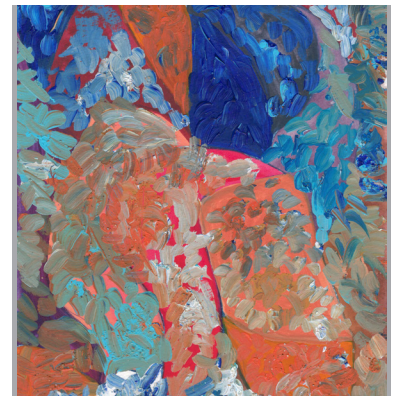

CONNECTIONS

A woman with long, wavy blonde hair is shown in profile, focused on painting a large-scale abstract artwork on a wall. She is wearing a white long-sleeved top. The artwork features bold, expressive brushstrokes in shades of red, orange, yellow, and blue, set against a light pink background. The overall mood is creative and artistic.

CONNECTIONS 4

mixed media on canvas
2022
130 x 130 cm

CONNECTIONS 8

mixed media on canvas
2022
130 x 130 cm

CONNECTIONS 2

mixed media on canvas
2022
130 x 130 cm

CONNECTIONS 1

mixed media on canvas
2022
138 x 132 cm