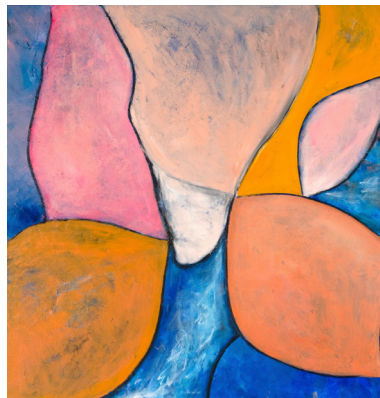

CONNECTIONS

A woman with long, wavy blonde hair is shown in profile, focused on painting a large-scale abstract artwork on a wall. She is wearing a white long-sleeved top. The artwork features bold, expressive brushstrokes in shades of red, orange, yellow, and blue, set against a light pink background. The overall mood is creative and artistic.

CONNECTIONS 4

mixed media on canvas
2022
130 x 130 cm

CONNECTIONS 8

mixed media on canvas
2022
130 x 130 cm

CONNECTIONS 2

mixed media on canvas
2022
130 x 130 cm

CONNECTIONS 1

mixed media on canvas
2022
138 x 132 cm